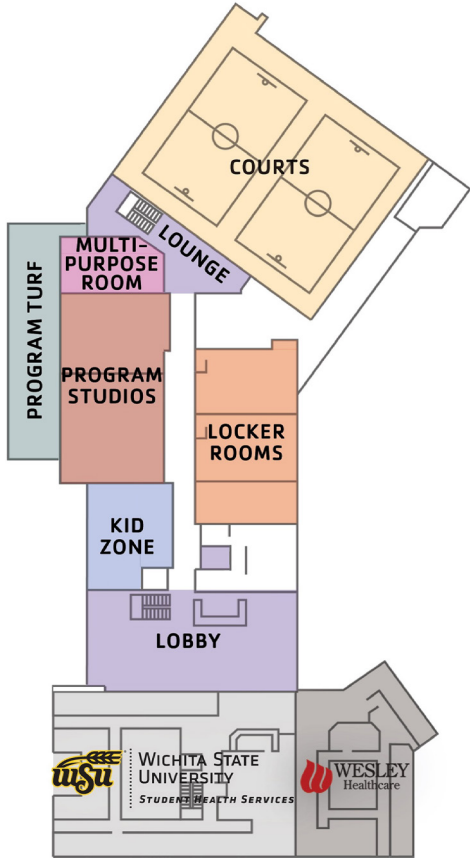

STEVE CLARK YMCA AND STUDENT WELLNESS CENTER ON THE CAMPUS OF WICHITA STATE UNIVERSITY

FIRST FLOOR